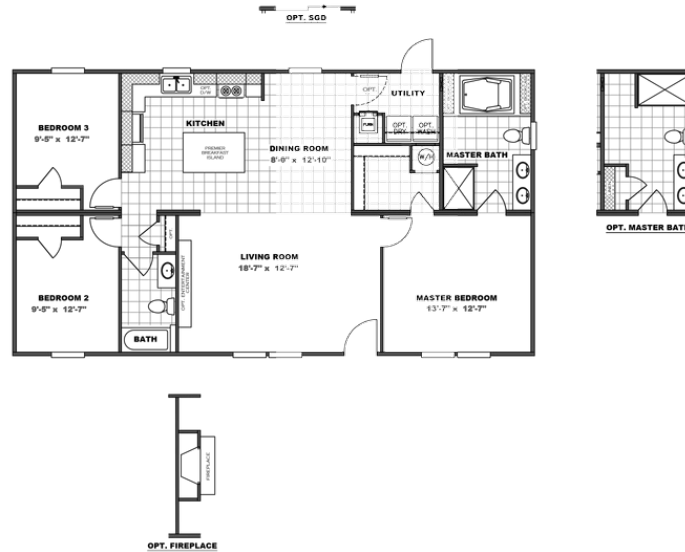

TRADITION 48

TRADITION 48 Model number: 34TRA28483AH20

3 beds • 2 baths • 1344 sq.ft. • 28' width • 48' depth

Our home building facilities invest in continuous product and process improvements. Plans, dimensions, features, materials, specifications and availability are subject to change without notice or obligation. Renderings and floor plans are representative likenesses of our homes and may differ from the actual homes. We invite you to tour a Home Center near you and inspect the highest value in quality housing available or call (423) 337-5992 to speak with a Home Consultant. Copyright 2017, CMH. All rights reserved.

TRADITION 48 Model number: 34TRA28483AH20

3 beds • 2 baths • 1344 sq.ft. • 28' width • 48' depth

Our home building facilities invest in continuous product and process improvements. Plans, dimensions, features, materials, specifications and availability are subject to change without notice or obligation. Renderings and floor plans are representative likenesses of our homes and may differ from the actual homes. We invite you to tour a Home Center near you and inspect the highest value in quality housing available or call (423) 337-5992 to speak with a Home Consultant. Copyright 2017, CMH. All rights reserved.