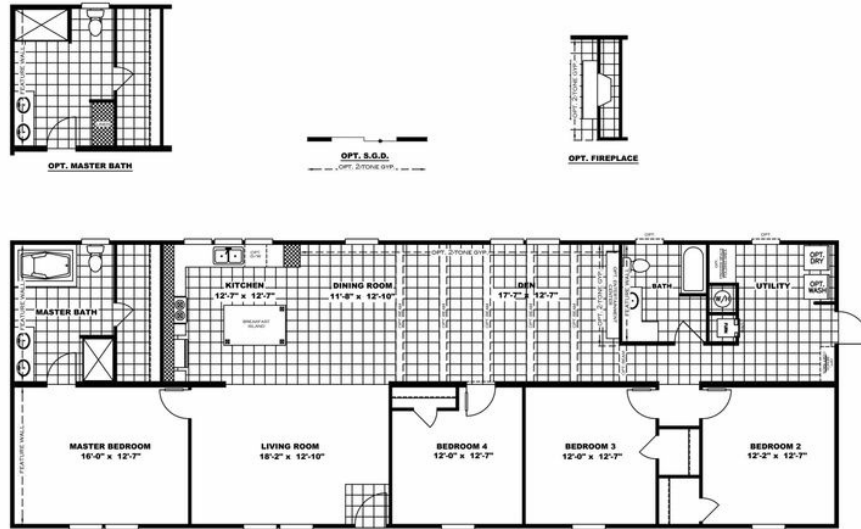

TRADITION 76C

TRADITION 76C Model number: 34TRA28764CH20

4 beds • 2 baths • 2128 sq.ft. • 28' width • 76' depth

Our home building facilities invest in continuous product and process improvements. Plans, dimensions, features, materials, specifications and availability are subject to change without notice or obligation. Renderings and floor plans are representative likenesses of our homes and may differ from the actual homes. We invite you to tour a Home Center near you and inspect the highest value in quality housing available or call (423) 337-5992 to speak with a Home Consultant. Copyright 2017, CMH. All rights reserved.

TRADITION 76C Model number: 34TRA28764CH20

4 beds • 2 baths • 2128 sq.ft. • 28' width • 76' depth

Our home building facilities invest in continuous product and process improvements. Plans, dimensions, features, materials, specifications and availability are subject to change without notice or obligation. Renderings and floor plans are representative likenesses of our homes and may differ from the actual homes. We invite you to tour a Home Center near you and inspect the highest value in quality housing available or call (423) 337-5992 to speak with a Home Consultant. Copyright 2017, CMH. All rights reserved.