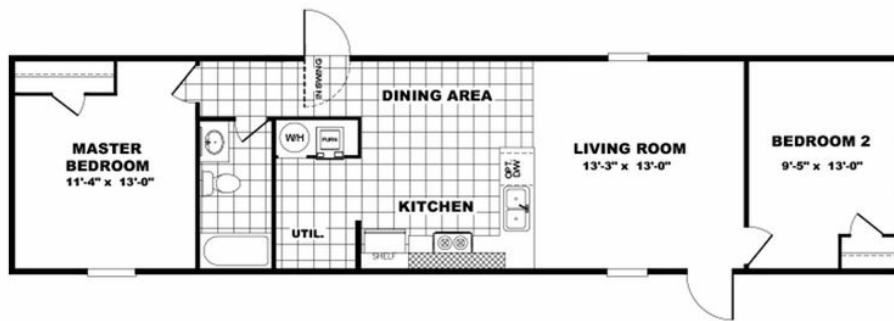

BLISS Model number: 36TRR14562AH19

2 beds • 1 baths • 784 sq.ft. • 14' width • 56' depth

Our home building facilities invest in continuous product and process improvements. Plans, dimensions, features, materials, specifications and availability are subject to change without notice or obligation. Renderings and floor plans are representative likenesses of our homes and may differ from the actual homes. We invite you to tour a Home Center near you and inspect the highest value in quality housing available or call (423) 337-5992 to speak with a Home Consultant. Copyright 2017, CMH. All rights reserved.