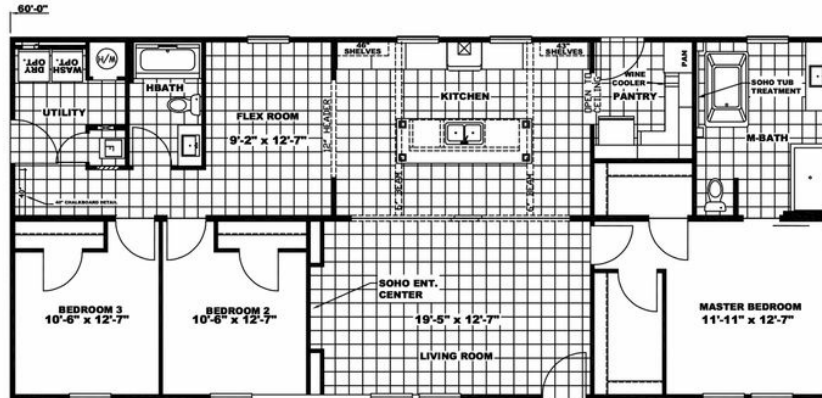

## THE FREEDOM SOHO Model number:

**3 beds • 2 baths • 1584 sq.ft. • 28' width • 60' depth**

Our home building facilities invest in continuous product and process improvements. Plans, dimensions, features, materials, specifications and availability are subject to change without notice or obligation. Renderings and floor plans are representative likenesses of our homes and may differ from the actual homes. We invite you to tour a Home Center near you and inspect the highest value in quality housing available or call (423) 337-5992 to speak with a Home Consultant. Copyright 2017, CMH. All rights reserved.