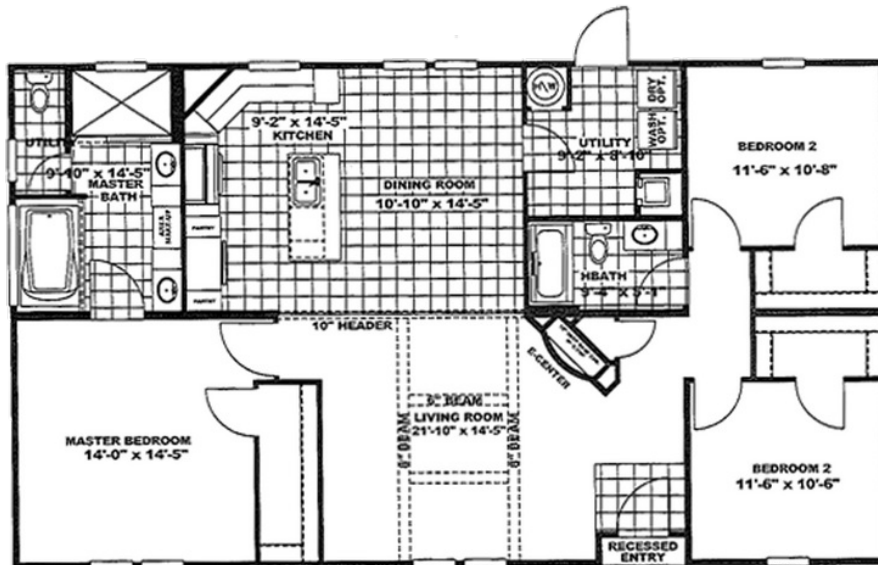

### THE FREEDOM 3252

Model number: 27FRE32523AH18

**3 beds • 2 baths • 1664 sq.ft. • 32' width • 52' depth**

Our home building facilities invest in continuous product and process improvements. Plans, dimensions, features, materials, specifications and availability are subject to change without notice or obligation. Renderings and floor plans are representative likenesses of our homes and may differ from the actual homes. We invite you to tour a Home Center near you and inspect the highest value in quality housing available or call (423) 337-5992 to speak with a Home Consultant. Copyright 2017, CMH. All rights reserved.

## THE FREEDOM 3252 Model number: 27FRE32523AH18

**3 beds • 2 baths • 1664 sq.ft. • 32' width • 52' depth**

Our home building facilities invest in continuous product and process improvements. Plans, dimensions, features, materials, specifications and availability are subject to change without notice or obligation. Renderings and floor plans are representative likenesses of our homes and may differ from the actual homes. We invite you to tour a Home Center near you and inspect the highest value in quality housing available or call (423) 337-5992 to speak with a Home Consultant. Copyright 2017, CMH. All rights reserved.