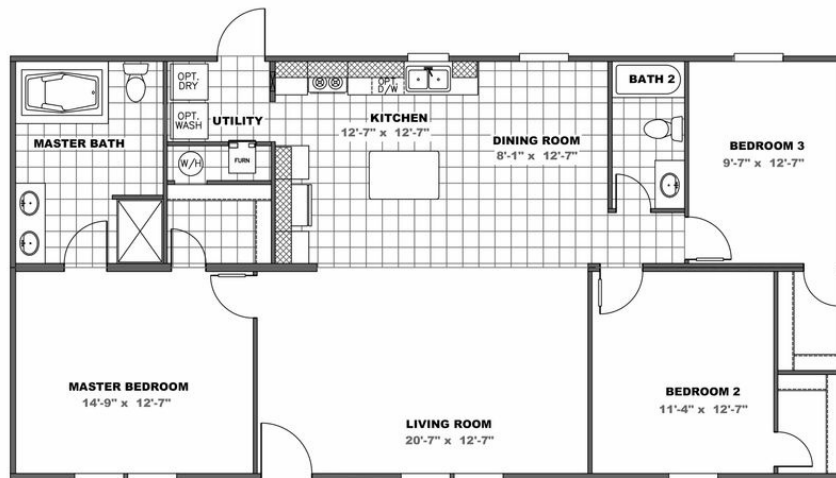

THE EAGLE 52

THE EAGLE 52 Model number: 34EGL28523AH18

3 beds • 2 baths • 1456 sq.ft. • 28' width • 52' depth

Our home building facilities invest in continuous product and process improvements. Plans, dimensions, features, materials, specifications and availability are subject to change without notice or obligation. Renderings and floor plans are representative likenesses of our homes and may differ from the actual homes. We invite you to tour a Home Center near you and inspect the highest value in quality housing available or call (423) 337-5992 to speak with a Home Consultant. Copyright 2017, CMH. All rights reserved.

THE EAGLE 52 Model number: 34EGL28523AH18

3 beds • 2 baths • 1456 sq.ft. • 28' width • 52' depth

Our home building facilities invest in continuous product and process improvements. Plans, dimensions, features, materials, specifications and availability are subject to change without notice or obligation. Renderings and floor plans are representative likenesses of our homes and may differ from the actual homes. We invite you to tour a Home Center near you and inspect the highest value in quality housing available or call (423) 337-5992 to speak with a Home Consultant. Copyright 2017, CMH. All rights reserved.