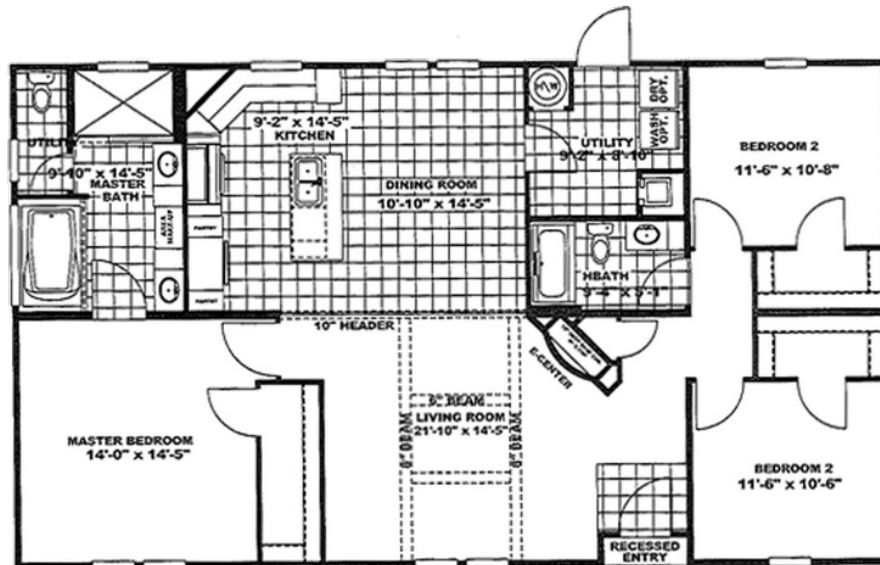

THE FREEDOM 3252

THE FREEDOM 3252

Model number: 27FRE32523AH18

3 beds • 2 baths • 1664 sq.ft. • 32' width • 52' depth

Our home building facilities invest in continuous product and process improvements. Plans, dimensions, features, materials, specifications and availability are subject to change without notice or obligation. Renderings and floor plans are representative likenesses of our homes and may differ from the actual homes. We invite you to tour a Home Center near you and inspect the highest value in quality housing available or call (423) 337-5992 to speak with a Home Consultant. Copyright 2017, CMH. All rights reserved.